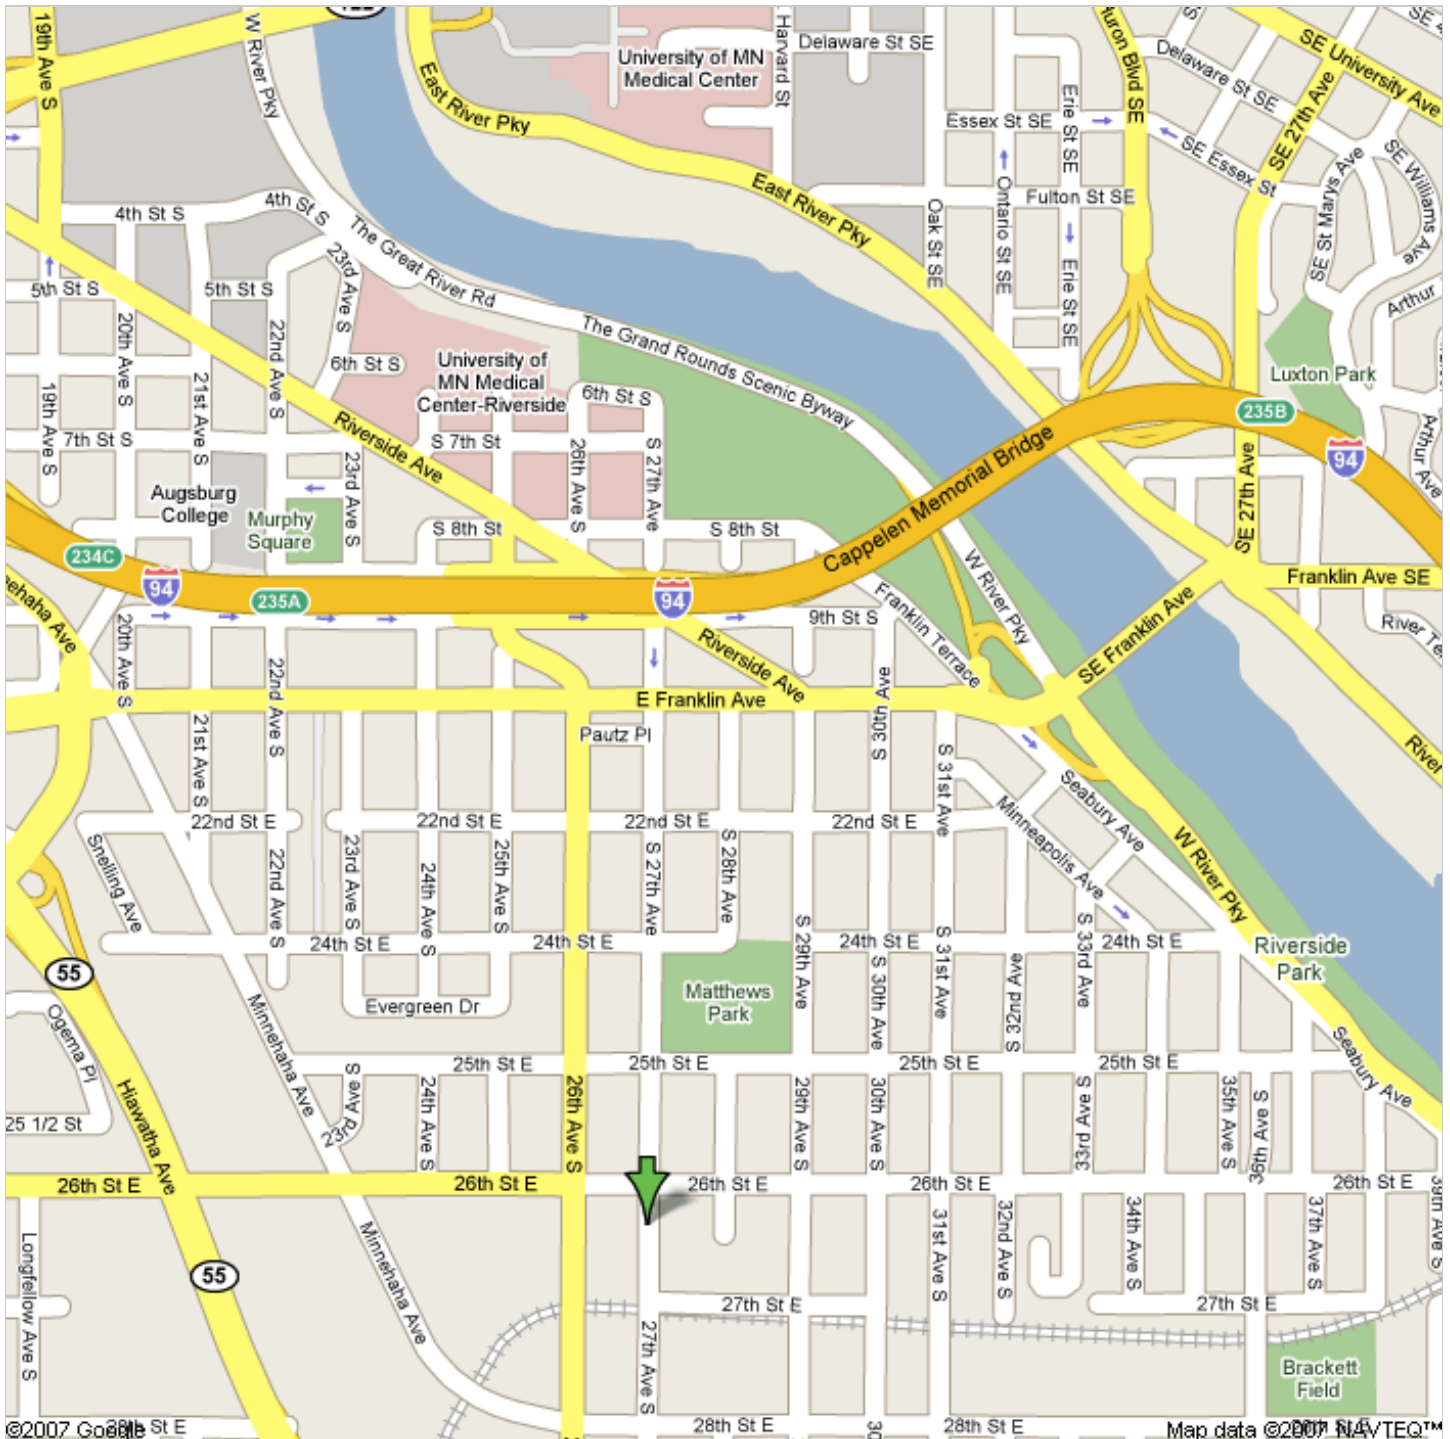

2637 27th Avenue South  
Minneapolis MN 55406  
612 722 5432

We are in the back courtyard of a building known as the “Ivy Building”.  
Access to the courtyard is from 27th Ave S.